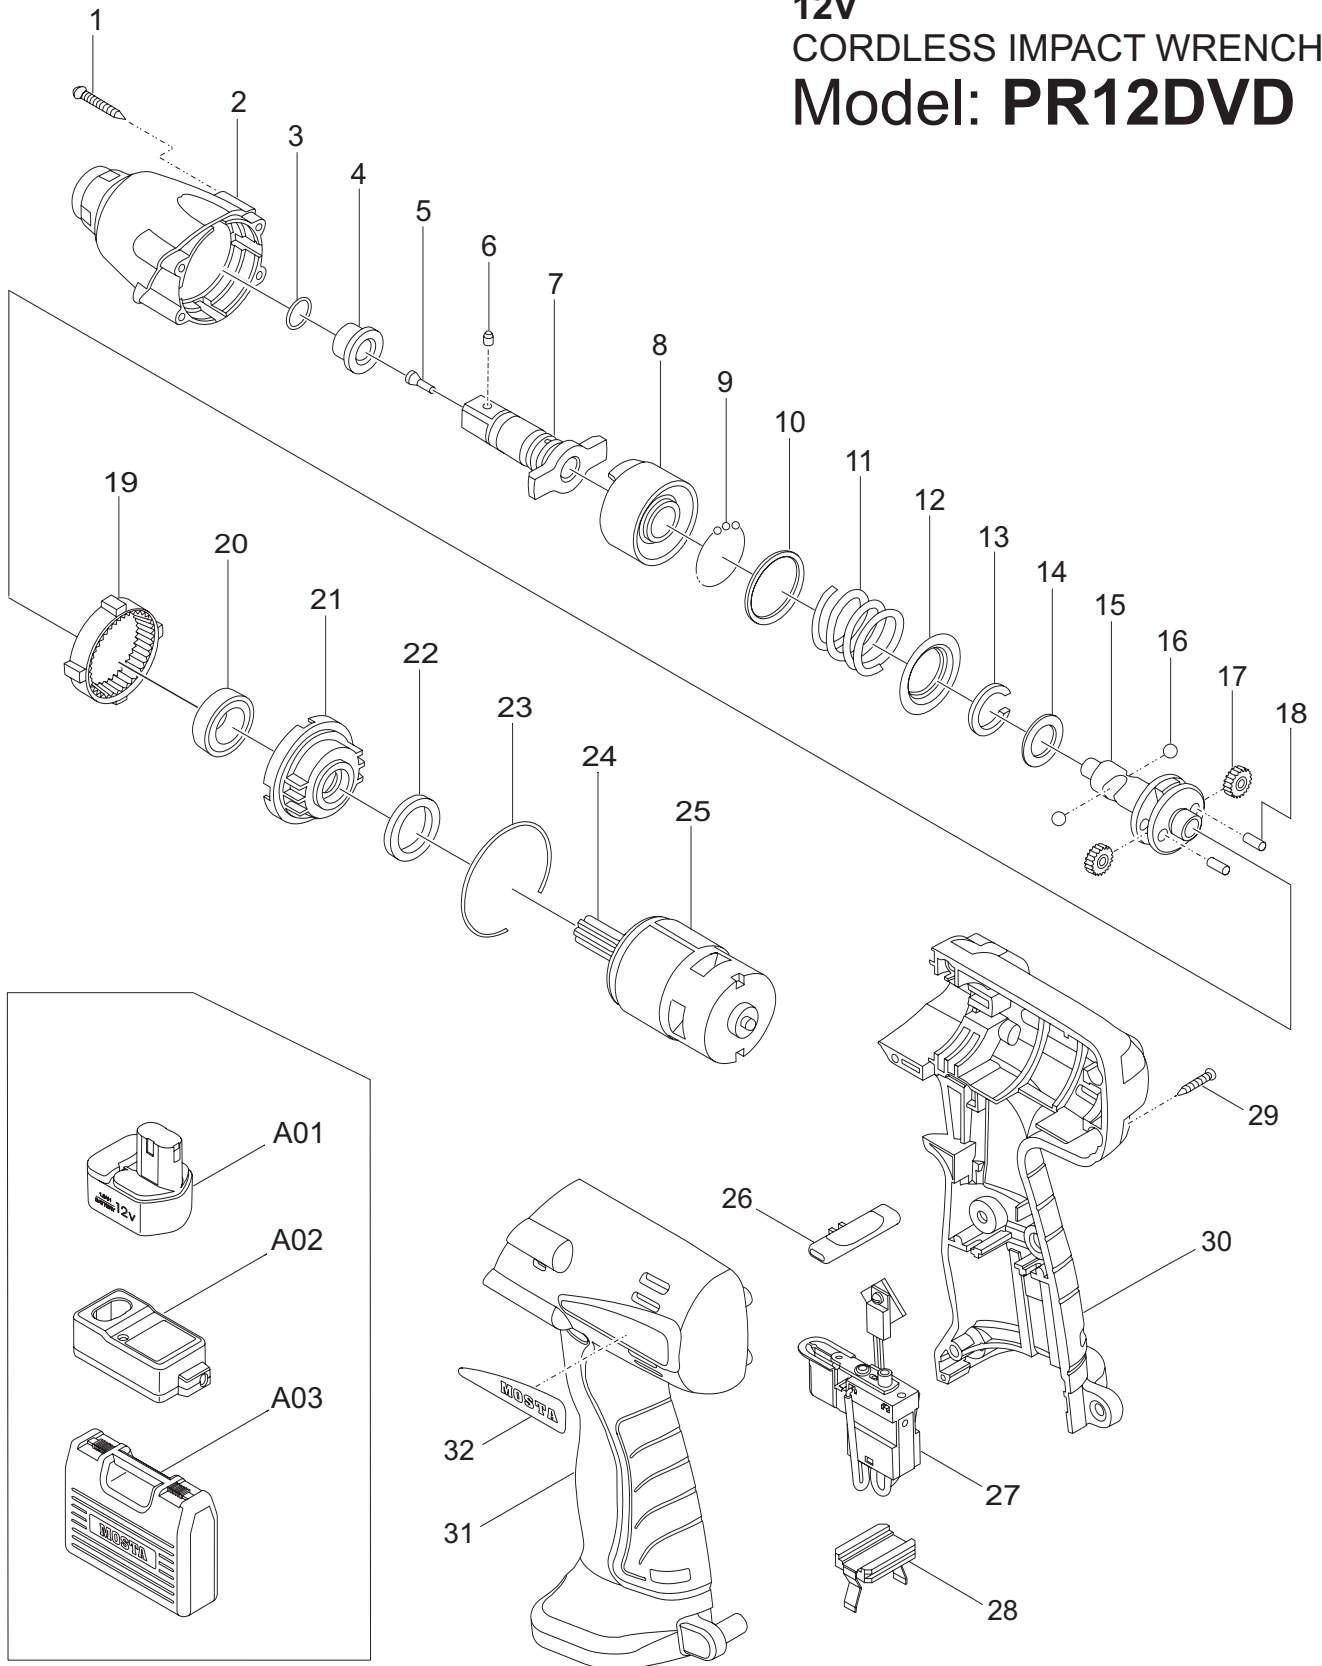

12V
CORDLESS IMPACT WRENCH
Model: PR12DVD

DC1020301-0610

Item	Parts Number	Parts Description	Quantity	Remarks
1	309025	TAPPING SCREW	4	
2	309033	HAMMER CASE	1	
3	409007	WASHER	1	
4	309034	SLEEVE	1	
5	409011	PIN RETAINER	1	
6	309035	STELL BALL	1	
7	309036	ANVIL	1	
8	309037	HAMMER	1	
9	309038	STEEL BALL D3	31	
10	309039	FLAT WASHER	1	
11	309040	COMPRESSION SPRING	1	
12	309041	CUP WASHER	1	
13	409012	RING SPRING	1	
14	309042	FLAT WASHER	1	
15	309043	SPINDLE	1	
16	309044	STEEL BALL	2	
17	309045	SPUR GEAT	2	
18	309046	PIN	2	
19	309026	INTERNAL GEAT	1	
20	309048	BALL BEARING	1	
21	409008	INTERNAL GEAR CASE	1	
22	409009	DAMPER	1	
23	309027	RING SPRING	1	
24	309049	MOTOR GEAR	1	
25	609100K-8	DC MOTOR	1	Incl. 24
26	499034	F/R CHANGE LEVER	1	
27	699011K-4	SWITCH	1	
28	499000K-3	BATTERY HOLDER	1	
29	309056	TAPPING SCREW	7	
30	402000K-5	HOUSE SET (R)	1	Incl. 31
31	402000K-5	HOUSE SET (L)	1	Incl. 30
32	513000K-6	LABEL	1	"MOSTA"

ACCESSORIES

A01	119230K-5	BATTERY (FEC10S)	2	1500mAh Ni-Cd
A02	119101K-2	CHARGER (MH9712)	1	
A03	500101K-2	PLASTIC TOOL CASE	1	

D01020301-0610